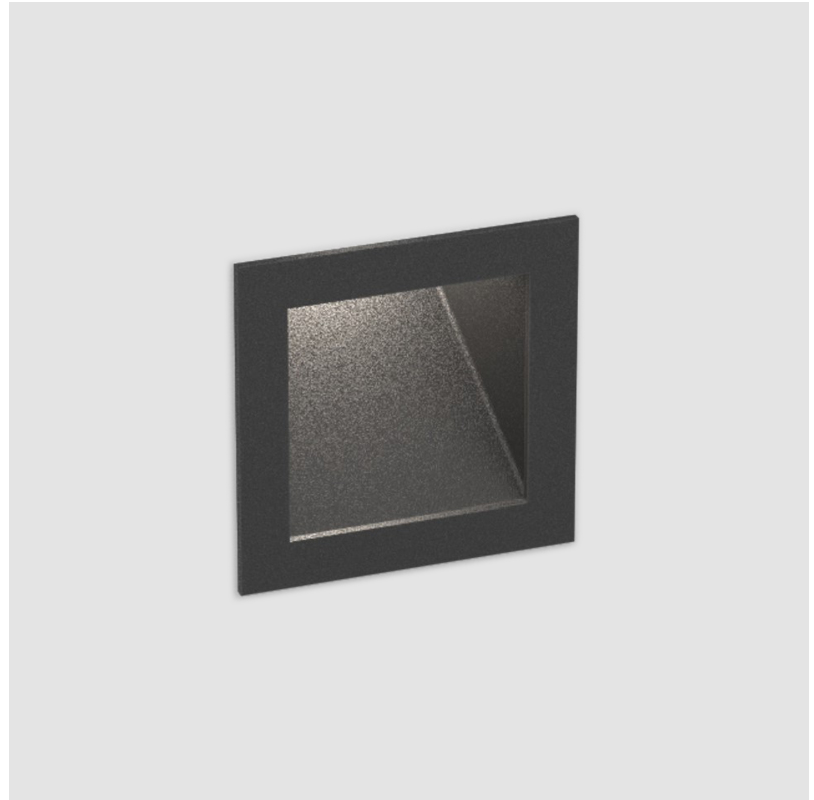

GENERAL

Series: Delight
Subseries: Delight Gooo!
Brand: Prolicht
Division: Architectural
Mounting Type: Recessed
Mounting Location: Wall
Subcategory: Step Light

PHYSICAL

Shape: Square
Length (mm): 55
Length (in): 2 ³/₁₆"
Height (mm): 55
Depth (mm): 50
Height (in): 2 ³/₁₆"
Depth (in): 1 ¹⁵/₁₆"
Ceiling Thickness (mm): 10-15
Ceiling Thickness (in): 3/8 - 9/16
Min. Recessing Depth (mm): 15
Min. Recessing Depth (in): 9/16
Light Distribution: Asymmetric
Weight (kg): 0.11
Weight (lbs): 0.25
Fixture Finish: SSR / BKV / CWI / CRY / HAB / UFT / ITA / RUA / FTG / MYG / LOD / PUS / FRO / FUP / KIA / POP / BLS / SPG / MEY / GOH / GUM / CHC / COM / ABZ / JAG / OBR / MOS / ROR
Fixture Material: Aluminum

ELECTRICAL

Lamp Type: LED (Zhaga Standard)
Input Wattage (W): 2.2
Total Output Wattage (W): 2
Dimming: Tri-Mode (Non-Dimming and Phase Dimming (120Vac only) and 0-10V Dimming)
Driver Included: No
Driver Location: Remote
Driver Type: Constant Current - Universal
Input Voltage (V): 120 - 277
Constant Current (MA): 700

LED

Number of LEDs: 1
Color Temperature (°K): 2700 / 3000 / 4000
Max. Delivered Lumen (lm): 50
Nominal Lumen (lm): 170
CRI: >90 CRI
Lamp Life (hrs): 50000

OPTICAL

RATINGS AND CERTIFICATIONS

Certified By: Certified for North American Standards
IP rating: IP20