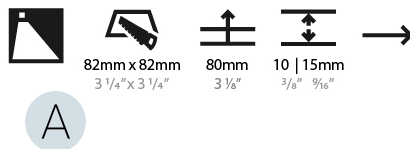

1. To build a product code in our configurator select the specify button on the base model # product page
2. To build a manual product code on this datasheet choose from the options listed below in blue font and add the suffix to the base model #

GENERAL

Series: Delight
Subseries: Delight Gooo!
Brand: Prolicht
Division: Architectural
Mounting Type: Recessed
Mounting Location: Wall
Subcategory: Step Light

PHYSICAL

Shape: Square
Length (mm): 90
Length (in): 3 ⁹/₁₆
Height (mm): 90
Depth (mm): 72
Height (in): 3 ⁹/₁₆
Depth (in): 2 ¹³/₁₆
Min. Recessing Depth (mm): 15
Min. Recessing Depth (in): 9/16
Light Distribution: Asymmetric
Weight (kg): 0.3
Weight (lbs): 0.66
Fixture Finish: SSR / BKV / CWI / CRY / HAB / UFT / ITA / RUA / FTG / MYG / LOD / PUS / FRO / FUP / KIA / POP / BLS / SPG / MEY / GOH / GUM / CHC / COM / ABZ / JAG / OBR / MOS / ROR
Fixture Material: Aluminum

ELECTRICAL

Lamp Type: LED (Zhaga Standard)
Input Wattage (W): 2.2
Total Output Wattage (W): 2
Dimming: Non-Dimming / Phase Dimming (120Vac only) / 0-10V Dimming
Driver Included: No
Driver Location: Remote
Driver Type: Constant Current - Universal
Driver Class: Class 2
Input Voltage (V): 120 - 277
Constant Current (MA): 700

LED

Number of LEDs: 1
Color Temperature (°K): 2700 / 3000 / 4000
Max. Delivered Lumen (lm): 50
CRI: >90 CRI
Lamp Life (hrs): 50000

OPTICAL

RATINGS AND CERTIFICATIONS

Certified By: Certified for North American Standards
IP rating: IP20