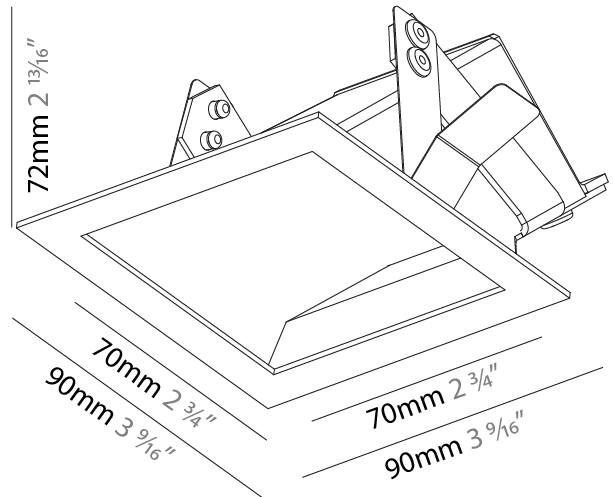

1. To build a product code in our configurator select the specify button on the base model # product page
2. To build a manual product code on this datasheet choose from the options listed below in blue font and add the suffix to the base model #

GENERAL

Series: Delight
Subseries: Delight Gooo!
Brand: Prolicht
Division: Architectural
Mounting Type: Recessed
Mounting Location: Wall
Subcategory: Step Light

PHYSICAL

Shape: Square
Length (mm): 90
Length (in): 3 ⁹/₁₆
Height (mm): 90
Depth (mm): 72
Height (in): 3 ⁹/₁₆
Depth (in): 2 ¹³/₁₆
Min. Recessing Depth (mm): 15
Min. Recessing Depth (in): 9/16
Light Distribution: Asymmetric
Weight (kg): 0.3
Weight (lbs): 0.66
Fixture Finish: SSR / BKV / CWI / CRY / HAB / UFT / ITA / RUA / FTG / MYG / LOD / PUS / FRO / FUP / KIA / POP / BLS / SPG / MEY / GOH / GUM / CHC / COM / ABZ / JAG / OBR / MOS / ROR
Fixture Material: Aluminum

ELECTRICAL

Lamp Type: LED (Zhaga Standard)
Input Wattage (W): 2.2
Total Output Wattage (W): 2
Dimming: Non-Dimming / Phase Dimming (120Vac only) / 0-10V Dimming
Driver Included: No
Driver Location: Remote
Driver Type: Constant Current - Universal
Driver Class: Class 2
Input Voltage (V): 120 - 277
Constant Current (MA): 700

LED

Number of LEDs: 1
Color Temperature (°K): 2700 / 3000 / 4000
Max. Delivered Lumen (lm): 50
CRI: >90 CRI
Lamp Life (hrs): 50000

OPTICAL

RATINGS AND CERTIFICATIONS

Certified By: Certified for North American Standards
IP rating: IP20