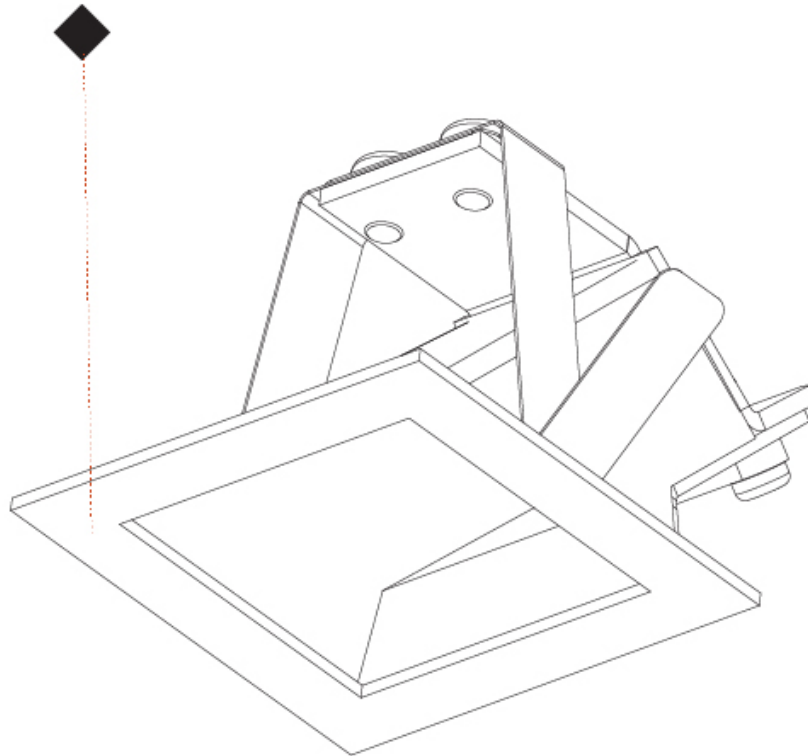

DELIGHT GOOO! RECESSED

A35644-

PROJECT

TYPE

SPECIFIER

QUANTITY

DATE