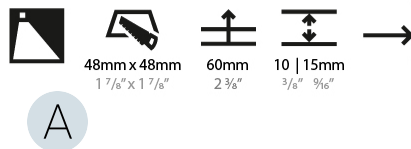

GENERAL

Series: Delight
Subseries: Delight Gooo!
Brand: Prolicht
Division: Architectural
Mounting Type: Recessed
Mounting Location: Wall
Subcategory: Step Light

PHYSICAL

Shape: Square
Length (mm): 55
Length (in): 2 ³/₁₆"
Height (mm): 55
Depth (mm): 50
Height (in): 2 ³/₁₆"
Depth (in): 1 ¹⁵/₁₆"
Ceiling Thickness (mm): 10-15
Ceiling Thickness (in): 3/8 - 9/16
Min. Recessing Depth (mm): 15
Min. Recessing Depth (in): 9/16
Light Distribution: Asymmetric
Weight (kg): 0.11
Weight (lbs): 0.25
Fixture Finish: SSR / BKV / CWI / CRY / HAB / UFT / ITA / RUA / FTG / MYG / LOD / PUS / FRO / FUP / KIA / POP / BLS / SPG / MEY / GOH / GUM / CHC / COM / ABZ / JAG / OBR / MOS / ROR
Fixture Material: Aluminum

ELECTRICAL

Lamp Type: LED (Zhaga Standard)
Input Wattage (W): 2.2
Total Output Wattage (W): 2
Dimming: Tri-Mode (Non-Dimming and Phase Dimming (120Vac only) and 0-10V Dimming)
Driver Included: No
Driver Location: Remote
Driver Type: Constant Current - Universal
Input Voltage (V): 120 - 277
Constant Current (MA): 700

LED

Number of LEDs: 1
Color Temperature (°K): 2700 / 3000 / 4000
Max. Delivered Lumen (lm): 50
Nominal Lumen (lm): 170
CRI: >90 CRI
Lamp Life (hrs): 50000

OPTICAL

RATINGS AND CERTIFICATIONS

Certified By: Certified for North American Standards
IP rating: IP20